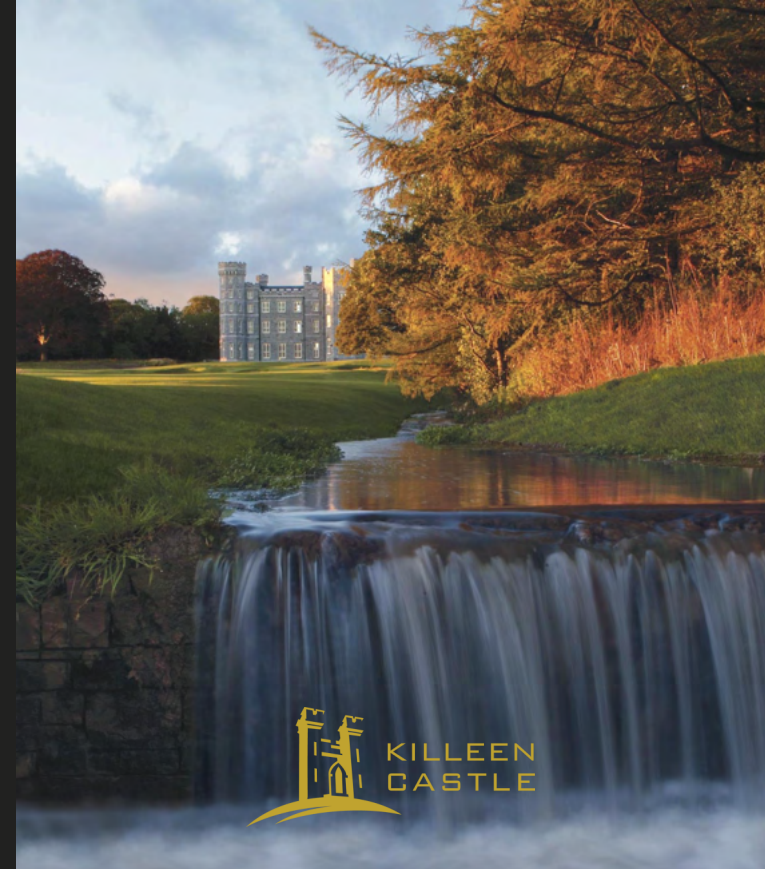

Location

Well signposted, and located near the picturesque village of Dunsany just north of Dunshaughlin, Killeen Castle Golf Club is conveniently located just 35 minutes from Dublin City Centre.

In the heart of a landscape, that was once the seat of the High Kings, discover an unforgettable course crafted by golfing royalty